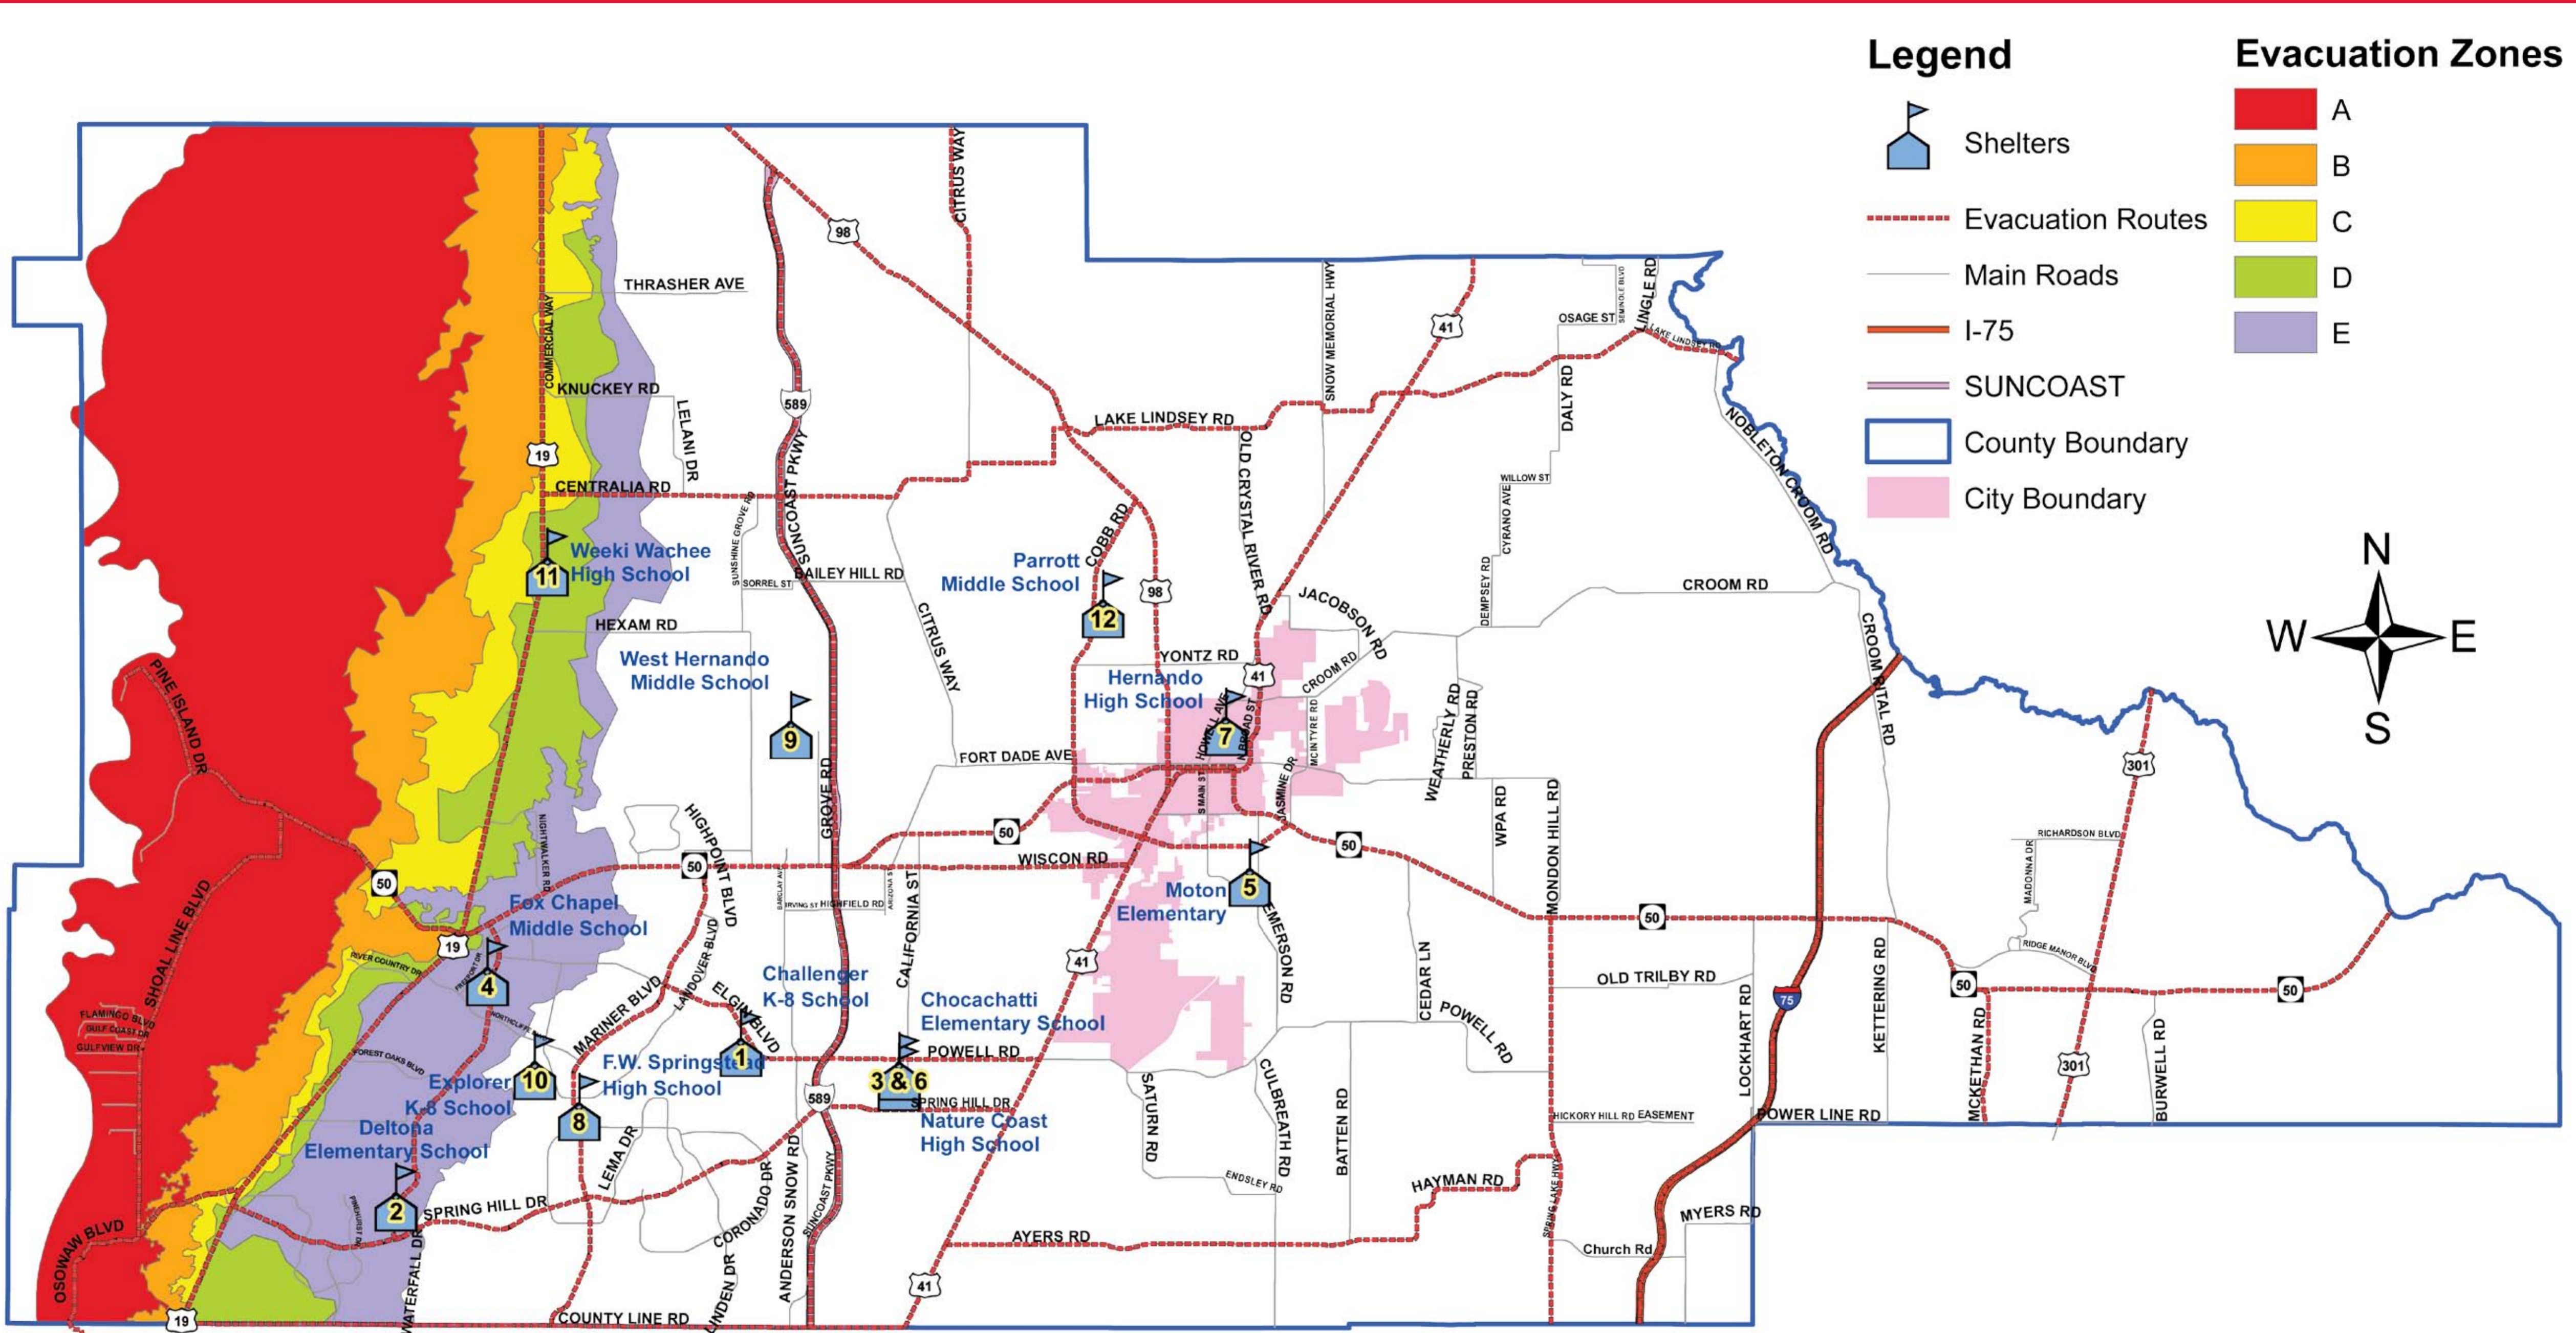

EVACUATION MAP

Legend

- Shelters
- Evacuation Routes
- Main Roads
- I-75
- SUNCOAST
- County Boundary
- City Boundary

Evacuation Zones

- A
- B
- C
- D
- E

NOT TO SCALE * If you live in a mobile home, you MUST EVACUATE regardless of its location in Hernando County*